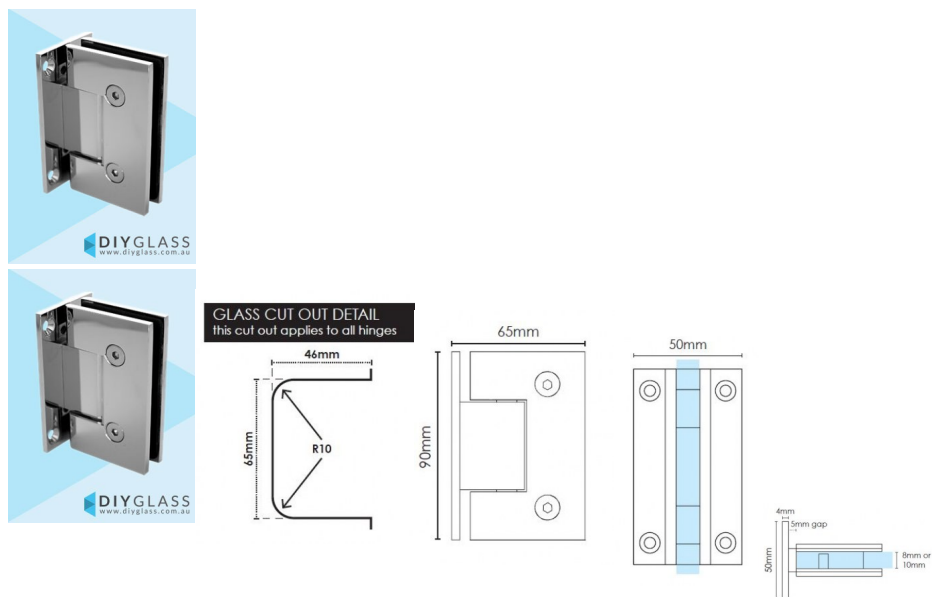

Wall to Glass Chrome Shower Screen Door Hinge

2 required per door

- Wall to Glass Hinge
- Chrome Plated Finish
- 4 x Fixing Holes
- Allow 9mm gap between Wall and Glass
- Square Finish Edges
- Suitable for 8mm & 10mm Glass
- "D" Style Glass Cutouts
- Self Closing from approximately 25 Degrees
- Dual Action - opens inwards and outwards
- Made from solid brass
- Fixing Screws included
- Allen Key & Gaskets included

Maximum Door Weight when 2 hinges used is 35kg

Maximum Door Width when 2 hinges used is 800mm

This glass shower screen door hinge is also available in:

- [Matt Black](#)
- [Matt White](#)
- [Brushed Nickel](#)
- [Brushed Brass/Gold](#)
- [Gunmetal Grey](#)

Rating: Not Rated Yet

Price
\$57.40

\$41.00

[Ask a question about this product](#)

Description

2 required per door

- Wall to Glass Hinge
- Chrome Plated Finish
- 4 x Fixing Holes
- Allow 9mm gap between Wall and Glass
- Square Finish Edges
- Suitable for 8mm & 10mm Glass
- "D" Style Glass Cutouts
- Self Closing from approximately 25 Degrees
- Dual Action - opens inwards and outwards
- Made from solid brass
- Fixing Screws included
- Allen Key & Gaskets included