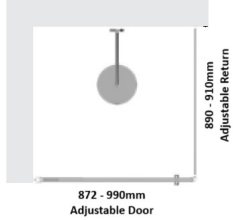

Silver Framed Corner Shower Screen

Page Link: [Silver Framed Corner Shower Screen](#)

TOP VIEW

TOP VIEW

Kit contains

- 1 x 872-990mm Adjustable Door Panel
- 1 x 890-910mm Adjustable Return Panel
- 1 x 90 Degree Adapter

Bright Silver finish

U Channel install to wall for ease of installation and overcoming of potential out of square issues

Door must be installed in the corner and must open outwards.

[Click Here to View our installation guide.](#)

- 1 x 872-990mm Adjustable Door Panel
- 1 x 890-910mm Adjustable Return Panel
- 1 x 90 Degree Adapter

Bright Silver finish

U Channel install to wall for ease of installation and overcoming of potential out of square issues