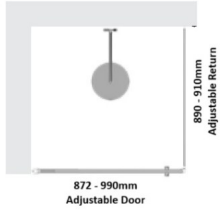

Silver Framed Corner Shower Screen

Page Link: [Silver Framed Corner Shower Screen](#)

TOP VIEW

TOP VIEW

Kit contains

- 1 x 872-990mm Adjustable Door Panel
- 1 x 890-910mm Adjustable Return Panel
- 1 x 90 Degree Adapter

Bright Silver finish

U Channel install to wall for ease of installation and overcoming of potential out of square issues

Door must be installed in the corner and must open outwards.

[Click Here to View our installation guide.](#)

- 1 x 872-990mm Adjustable Door Panel
- 1 x 890-910mm Adjustable Return Panel
- 1 x 90 Degree Adapter

Bright Silver finish

U Channel install to wall for ease of installation and overcoming of potential out of square issues