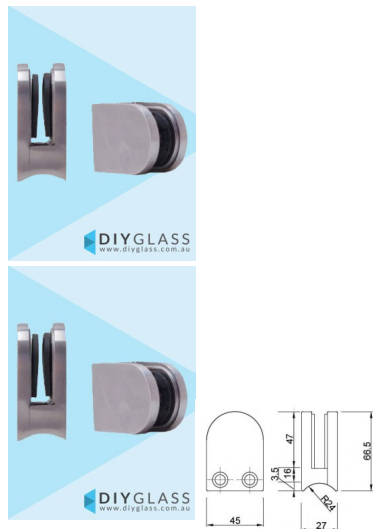

D Front, Round Back Glass Clamp for Glass Balustrade / Pool Fence

This **D Front, Round Back Glass Clamp** is designed to suit a 50mm diameter post, making it the ideal solution for securing glass panels on **glass balustrades** and **glass pool fencing**. It offers both strength and durability for your glass installations.

Compatible with 8mm, 10mm, and 12mm glass, the clamp includes **gaskets** for a secure and tight fit. Crafted from premium **316 marine-grade stainless steel**, it ensures long-lasting corrosion resistance, making it perfect for outdoor and poolside use.

Rating: Not Rated Yet

Price

\$19.80

\$19.80

[Ask a question about this product](#)

Description

D Front, Round Back Glass Clamp – Perfect for Glass Balustrades & Pool Fencing

This **D Front, Round Back Glass Clamp** is designed to suit a 50mm diameter post, making it the ideal solution for securing glass panels on **glass balustrades** and **glass pool fencing**. It offers both strength and durability for your glass installations.