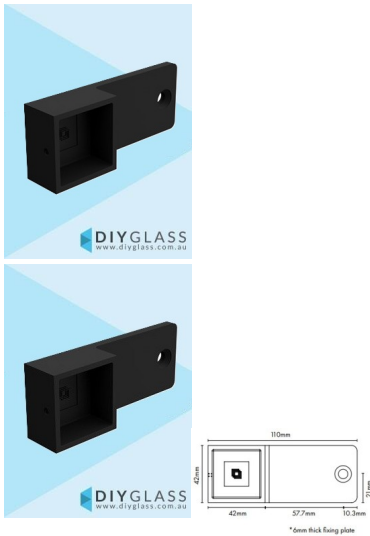

Black Offset Wall Bracket for 35x35mm Aluminium Glass Top Rail

- Offset Wall Bracket
- Matt Black
- 110mm W x 42mm H x 20mm D x 6mm T
- Rail fits inside the bracket cavity
- Internal cavity depth: 20mm
- 1 x 7mm Counter Sunk Fixing Hole
- Includes one pointed grub screw to secure bracket to rail

Rating: Not Rated Yet

Price
\$19.00

\$19.00

[Ask a question about this product](#)

Description

- Offset Wall Bracket
- Matt Black
- 110mm W x 42mm H x 20mm D x 6mm T
- Rail fits inside the bracket cavity
- Internal cavity depth: 20mm
- 1 x 7mm Counter Sunk Fixing Hole
- Includes one pointed grub screw to secure bracket to rail