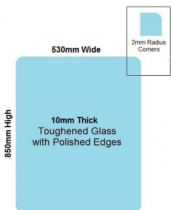

530x850x10mm Toughened and Heat Soaked Glass with Polished edges

Glass is certified to Australian Standards

- Width: 530mm
- Height: 850mm
- Thickness: 10mm
- Weight: 11kg

Suitable for installation with:

- Posts
- [Side Fix glass clamps](#)

Rating: Not Rated Yet

Price
\$47.00

\$47.00

[Ask a question about this product](#)

Description

Glass is certified to Australian Standards

- Width: 530mm
- Height: 850mm
- Thickness: 10mm
- Weight: 11kg

530 x 850 x 10mm Toughened Glass Balustrade Panel

Suitable for installation with:

- Posts
- [Side Fix glass clamps](#)