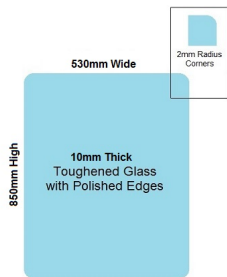

530x850x10mm Toughened and Heat Soaked Glass with Polished edges

Glass is certified to Australian Standards

- Width: 530mm
- Height: 850mm
- Thickness: 10mm
- Weight: 11kg

Suitable for installation with:

- Posts
- [Side Fix glass clamps](#)

Rating: Not Rated Yet

Price
\$47.00

\$47.00

[Ask a question about this product](#)

Description

Glass is certified to Australian Standards

- Width: 530mm
- Height: 850mm
- Thickness: 10mm
- Weight: 11kg

530 x 850 x 10mm Toughened Glass Balustrade Panel

Suitable for installation with:

- Posts
- [Side Fix glass clamps](#)