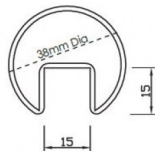

## 38mm 5800mm Long Slotted Round Tube for Glass Balustrade / Pool Fence Top Rail

38mm 5800mm Long Glass Top Rail Tube

- 38mm 5800mm Long Slotted Tube
- Use for Glass Balustrade or Glass Pool Fence Top Rail
- Fits directly onto the top of the glass
- 316 grade Stainless Steel
- 15x15mm Slot
- Install with glazing rubber or silicon directly to the glass
- Available in Mirror or satin finish

Rating: Not Rated Yet

**Price**

\$214.00

\$214.00

[Ask a question about this product](#)

Description

- 38mm 5800mm Long Slotted Tube
- Use for Glass Balustrade or Glass Pool Fence Top Rail
- Fits directly onto the top of the glass
- 316 grade Stainless Steel
- 15x15mm Slot
- Install with glazing rubber or silicon directly to the glass
- Available in Mirror or satin finish