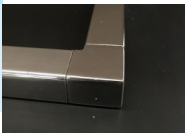

25x21mm 90 Degree Joiner for Glass Balustrade / Pool Fence Top Rail

25x21mm 90 Degree Joiner for Glass Top Rail

- Joins 25x21mm Slotted Tube at a 90 degree angle (on a corner)
- 316 grade Stainless Steel
- Fit by Welding or epoxy glue
- Available in Mirror or satin finish

Rating: Not Rated Yet

Price
\$20.80

\$20.80

[Ask a question about this product](#)

Description

- Joins 25x21mm Slotted Tube at a 90 degree angle (on a corner)
- 316 grade Stainless Steel
- Fit by Welding or epoxy glue
- Available in Mirror or satin finish