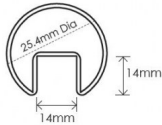

## 25.4mm 5800mm Long Slotted Round Tube for Glass Balustrade / Pool Fence Top Rail

DIYGLASS  
www.diyglass.com.au

25mm 5800mm Long Glass Top Rail Tube

DIYGLASS  
www.diyglass.com.au

- 25.4mm 5800mm Long Slotted Tube
- Use for Glass Balustrade or Glass Pool Fence Top Rail
- Fits directly onto the top of the glass
- 316 grade Stainless Steel
- 14x14mm Slot
- Install with glazing rubber or silicon directly to the glass
- Available in Mirror or satin finish

Rating: Not Rated Yet

**Price**

\$163.00

\$163.00

[Ask a question about this product](#)

Description

- 25.4mm 5800mm Long Slotted Tube
- Use for Glass Balustrade or Glass Pool Fence Top Rail
- Fits directly onto the top of the glass
- 316 grade Stainless Steel
- 14x14mm Slot
- Install with glazing rubber or silicon directly to the glass
- Available in Mirror or satin finish