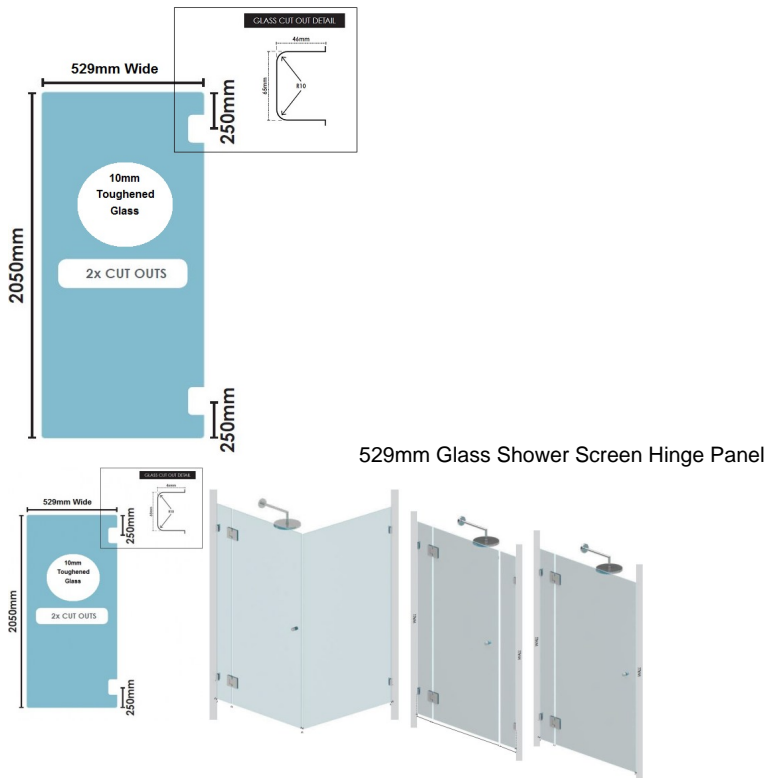

529(w)x2050(h)x10mm Glass Shower Screen Hinge Panel

Glass Hinge Panel Specifications

- **Material:** Clear Toughened Glass with Polished Edges
- **Width:** 529mm
- **Height:** 2050mm
- **Thickness:** 10mm
- **Weight:** 27kg

Recommended Applications

- [Hinge + Door Panel Layout](#) – View Size Guide
- [Hinge + Door + Infill Panel Layout](#) – View Size Guide
- [Hinge Panel in Corner Configuration](#) – View Size Guide

Rating: Not Rated Yet

Price
\$166.00

\$166.00

[Ask a question about this product](#)

Description

Glass Hinge Panel Specifications

- **Material:** Clear Toughened Glass with Polished Edges
- **Width:** 529mm
- **Height:** 2050mm
- **Thickness:** 10mm
- **Weight:** 27kg

Recommended Applications

- [Hinge + Door Panel Layout](#) – View Size Guide
- [Hinge + Door + Infill Panel Layout](#) – View Size Guide
- [Hinge Panel in Corner Configuration](#) – View Size Guide