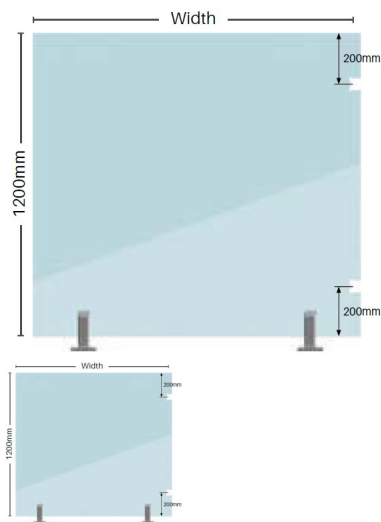

## 1800 x 1200mm Premium Soft Close Hinge Panels

Premium Soft Close Glass Gate Hinge Panel. Used to swing a glass gate off.

- Width: 1800mm
- Height: 1200mm
- Thickness: 12mm
- Weight: 65kg
- Cutouts: 2 x Cutouts to suit premium soft close hinges

### Description

Premium Soft Close Glass Gate Hinge Panel. Used to swing a glass gate off.

- Width: 1800mm
- Height: 1200mm
- Thickness: 12mm
- Weight: 65kg
- Cutouts: 2 x Cutouts to suit premium soft close hinges