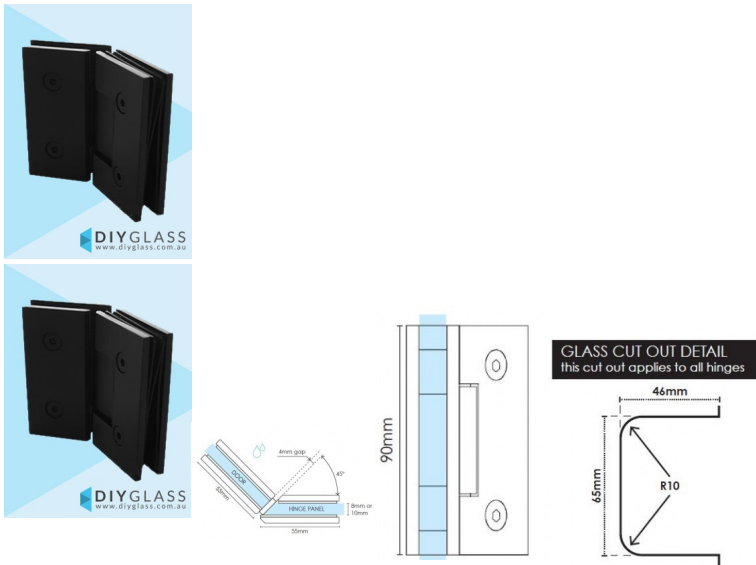

135 Degree Glass to Glass Matt Black Shower Screen Door Hinge

2 required per door

- 135 Degree Glass to Glass Hinge
- Matt Black Finish
- Square Finish Edges
- Suitable for 8mm & 10mm Glass
- "D" Style Glass Cutouts
- Self Closing from approximately 25 Degrees
- Dual Action - opens inwards and outwards
- Made from solid brass

Custom Mitre cut glass required for Hinge Panel

Maximum Door Weight when 2 hinges used is 35kg

Maximum Door Width when 2 hinges used is 800mm

This glass 135 degree shower screen door hinge is also available in:

Description

2 required per door

- 135 Degree Glass to Glass Hinge
- Matt Black Finish
- Square Finish Edges
- Suitable for 8mm & 10mm Glass
- "D" Style Glass Cutouts
- Self Closing from approximately 25 Degrees
- Dual Action - opens inwards and outwards
- Made from solid brass