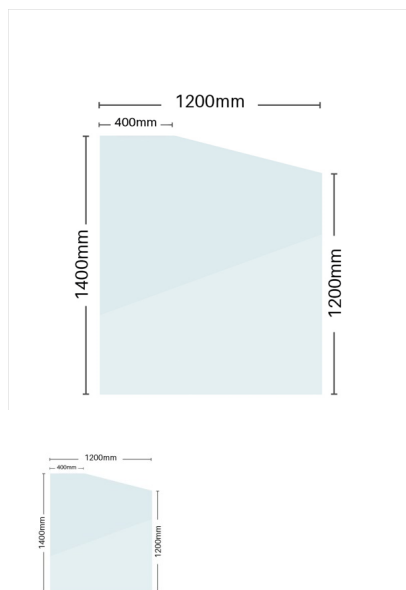

1200/1400mm High x 1200mm Wide Step down panel

Glass is certified to Australian Standards

Use against a retraining wall or when the height of the glass needs to change.

- Width: 1200mm
- Height: 1200 to 1400mm
- Thickness: 12mm

[Ask a question about this product](#)

Description

Glass is certified to Australian Standards

Use against a retraining wall or when the height of the glass needs to change.

- Width: 1200mm
- Height: 1200 to 1400mm
- Thickness: 12mm